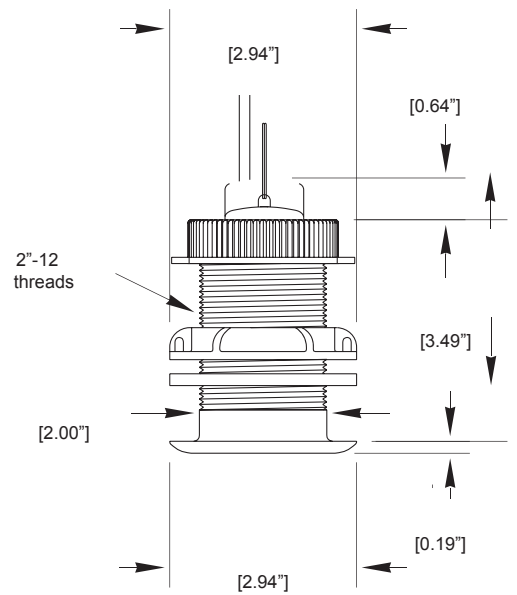

- **Bronze Through Hull Fitting**

Allows for removal of camera for cleaning and maintenance.

- **Available in 3 viewing orientations**

30 Degree (view to the side) - p/n: DS2020th30
45 Degree (view to the side) - p/n: DS2020TH45
90 Degree (straight down view) - p/n: DS2020TH90

Disclaimer: The DropShot 20/20 is not intended to be used as a navigational aid.

Specifications:

Video Signal System:	Composite NTSC (PAL Optional)
Image Sensor:	1/3" SONY SUPER HAD CCD SENSOR
Effective Picture Elements:	976(H) x 496(V) FOR NTSC / 976(H) x 582(V) for PAL
Resolution (Horizontal):	710 TV LINES
Video Output Signal:	1.0 Vp-p 75 Ohms
Sensitivity:	0.05 LUX @F1.2
Scanning System:	2:1 INTERLACE
S/N Ratio:	OVER 45dB at AGC OFF
Input Voltage:	DC 12V
Power Consumption:	50mA
Operating Temperature:	14°F~122°F(-10°C~ +50°C)
Lens:	3.6MM BOARD LENS F=2.0

Ocean Systems, Inc
3901 Smith Avenue
Everett, WA 98201 USA
Phone: 1-800-355-4234
Local: 425-258-0778
sales@oceansystemsinc.com
www.SplashCam.com

Local Dealer

DropShot 20/20 Through Hull Cameras

Hull Fitting Dimensions

45 Degree

90 Degree

30 Degree Viewing Orientation Camera Insert

p/n: DS2020TH30

45 Degree Viewing Orientation Camera Insert

p/n: DS2020TH45

90 Degree Viewing Orientation Camera Insert

p/n: DS2020TH90