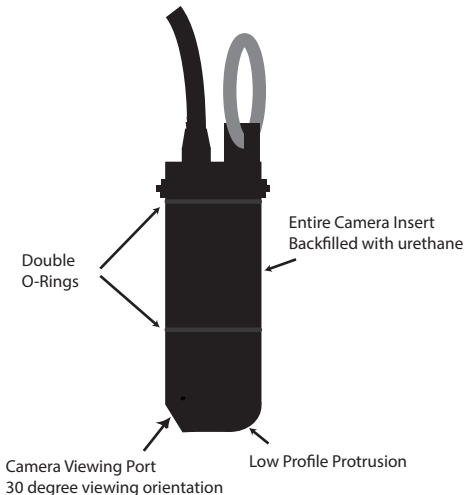

DropShot 20/20

Hi-Res Color Through Hull Video Camera

30 or 45 Degree

90 Degree

The DropShot 20/20 is designed to bring you crystal clear video images of what is directly below your vessel at all times.

- **Excellent Picture Quality – Sony Super Had Sensor**

The DropShot 20/20 incorporates a 1/3-type Super Had sensor providing outstanding picture quality and superb light sensitivity.

- **One Cable to Camera**

The inter-connect cable provide 12VDC power to the camera and returns the video signal to the helm or other viewing area.

- **Bronze Through Hull Fitting**

Allows for removal of camera for cleaning and maintenance.

- **Available in 3 viewing orientations**

30 Degree (view to the side) - p/n: DS2020th30
45 Degree (view to the side) - p/n: DS2020TH45
90 Degree (straight down view) - p/n: DS2020TH90

45 Degree

90 Degree

30 Degree Viewing Orientation Camera Insert

p/n: DS2020TH30

45 Degree Viewing Orientation Camera Insert

p/n: DS2020TH45

90 Degree Viewing Orientation Camera Insert

p/n: DS2020TH90