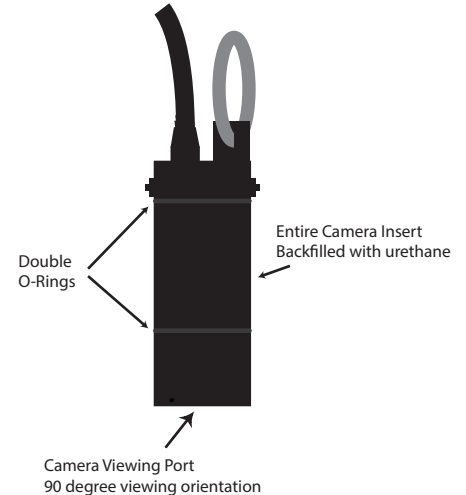

DropShot 20/20

Hi-Res Color Through Hull Video Camera

30 or 45 Degree

90 Degree

The DropShot 20/20 is designed to bring you crystal clear video images of what is directly below your vessel at all times.

- **Excellent Picture Quality – Sony Super Had Sensor**

The DropShot 20/20 incorporates a 1/3-type Super Had sensor providing outstanding picture quality and superb light sensitivity.

- **One Cable to Camera**

The inter-connect cable provide 12VDC power to the camera and returns the video signal to the helm or other viewing area.

- **Bronze Through Hull Fitting**

Allows for removal of camera for cleaning and maintenance.

- **Available in 3 viewing orientations**

30 Degree (view to the side) - p/n: DS2020th30
45 Degree (view to the side) - p/n: DS2020TH45
90 Degree (straight down view) - p/n: DS2020TH90

45 Degree

90 Degree

30 Degree Viewing Orientation Camera Insert

p/n: DS2020TH30

45 Degree Viewing Orientation Camera Insert

p/n: DS2020TH45

90 Degree Viewing Orientation Camera Insert

p/n: DS2020TH90