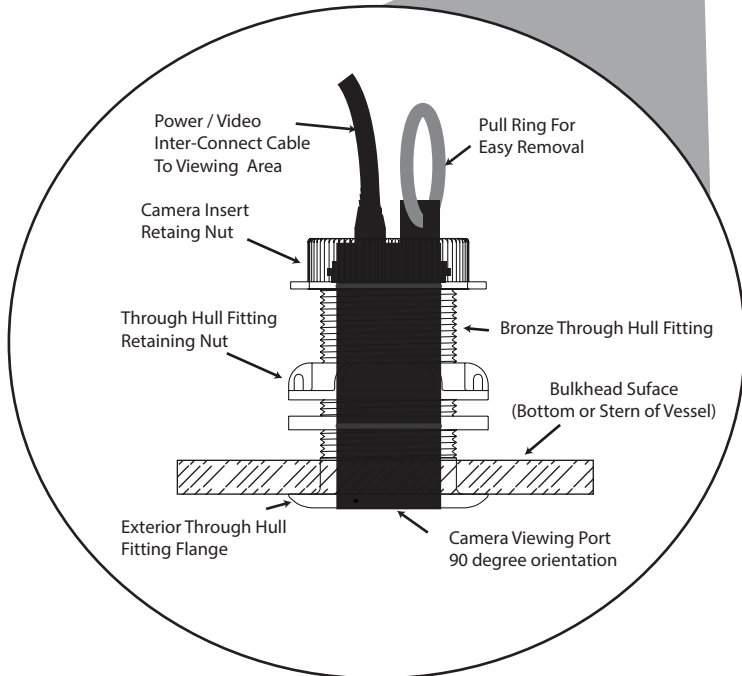

DropShot 20/20 Through Hull Cameras