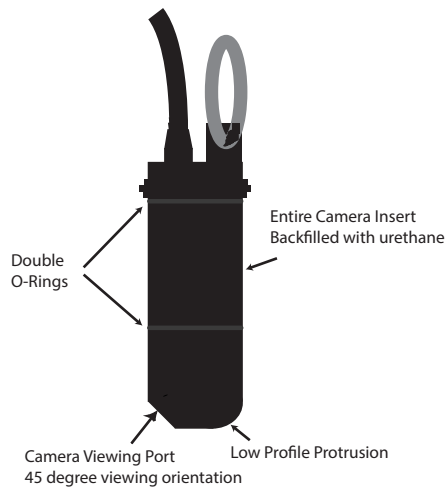

DropShot 20/20

Hi-Res Color Through Hull Video Camera

30 or 45 Degree

90 Degree

The DropShot 20/20 is designed to bring you crystal clear video images of what is directly below your vessel at all times.

- **Excellent Picture Quality – Sony Super Had Sensor**

The DropShot 20/20 incorporates a 1/3-type Super Had sensor providing outstanding picture quality and superb light sensitivity.

- **One Cable to Camera**

The inter-connect cable provide 12VDC power to the camera and returns the video signal to the helm or other viewing area.

- **Bronze Through Hull Fitting**

Allows for removal of camera for cleaning and maintenance.

- **Available in 3 viewing orientations**

30 Degree (view to the side) - p/n: DS2020th30
45 Degree (view to the side) - p/n: DS2020TH45
90 Degree (straight down view) - p/n: DS2020TH90

45 Degree

90 Degree

30 Degree Viewing Orientation Camera Insert

p/n: DS2020TH30

45 Degree Viewing Orientation Camera Insert

p/n: DS2020TH45

90 Degree Viewing Orientation Camera Insert

p/n: DS2020TH90